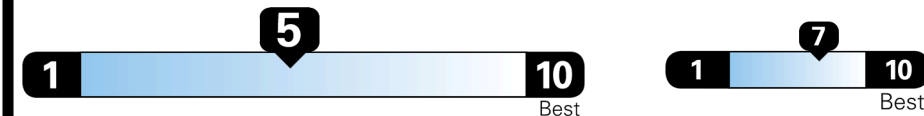

EPA DOT Fuel Economy and Environment

Gasoline Vehicle

Fuel Economy
25 MPG
combined city/hwy
4.0 gallons per 100 miles

Small SUVs range from 14 to 123 MPG. The best vehicle rates 132 MPGe.

23 city
28 highway

You spend $750
more in fuel costs over 5 years
compared to the average new vehicle.

Annual fuel cost $1,750

Fuel Economy & Greenhouse Gas Rating (tailpipe only)   Smog Rating (tailpipe only)

This vehicle emits 351 grams CO₂ per mile. The best emits 0 grams per mile (tailpipe only). Producing and distributing fuel also create emissions; learn more at fueleconomy.gov.

Actual results will vary for many reasons, including driving conditions and how you drive and maintain your vehicle. The average new vehicle gets 28 MPG and costs $8,000 to fuel over 5 years. Cost estimates are based on 15,000 miles per year at $ 2.95 per gallon. MPGe is miles per gasoline gallon equivalent. Vehicle emissions are a significant cause of climate change and smog.

fueleconomy.gov

Calculate personalized estimates and compare vehicles

Manufacturer's suggested retail price includes manufacturer's recommended pre-delivery service. Gasoline license and title fees state and local taxes and dealer installed options and accessories are not included in the manufacturer's suggested retail price. This label has been affixed to this vehicle by Hyundai Motor America, pursuant to the requirements of 15 U.S.C. 1231 et seq. which prohibits its removal or alteration prior to delivery to the ultimate purchaser.

PARTS CONTENT INFORMATION FOR VEHICLE IN THIS CARLINE:
U.S./CANADIAN PARTS CONTENT: 1 %
MAJOR SOURCES OF FOREIGN PARTS CONTENT: KOREA: 95 %

Note: Parts content does not include final assembly, distribution, or other non-parts costs.

FOR THIS VEHICLE:
FINAL ASSEMBLY POINT: ULSAN, KOREA
COUNTRY OF ORIGIN:
ENGINE: KOREA
TRANSMISSION: KOREA

139 A 1443KK.ASI