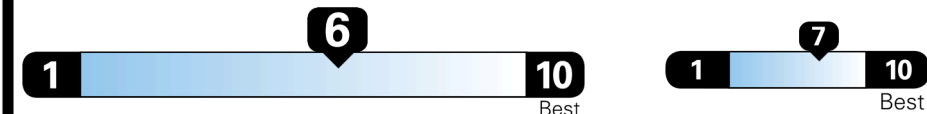

EPA DOT Fuel Economy and Environment

Gasoline Vehicle

Fuel Economy

29 MPG Large Cars range from 14 to 137 MPG. The best vehicle rates 140 MPGe.

25 city **36** highway

3.4 gallons per 100 miles

You save $500
in fuel costs over 5 years compared to the average new vehicle.

Annual fuel cost **$1,850**

Fuel Economy & Greenhouse Gas Rating (tailpipe only) Smog Rating (tailpipe only)

This vehicle emits 305 grams CO₂ per mile. The best emits 0 grams per mile (tailpipe only). Producing and distributing fuel also create emissions; learn more at fueleconomy.gov.

Actual results will vary for many reasons, including driving conditions and how you drive and maintain your vehicle. The average new vehicle gets 28 MPG and costs $9,750 to fuel over 5 years. Cost estimates are based on 15,000 miles per year at $ 3.60 per gallon. MPGe is miles per gasoline gallon equivalent. Vehicle emissions are a significant cause of climate change and smog.

fueleconomy.gov

Calculate personalized estimates and compare vehicles